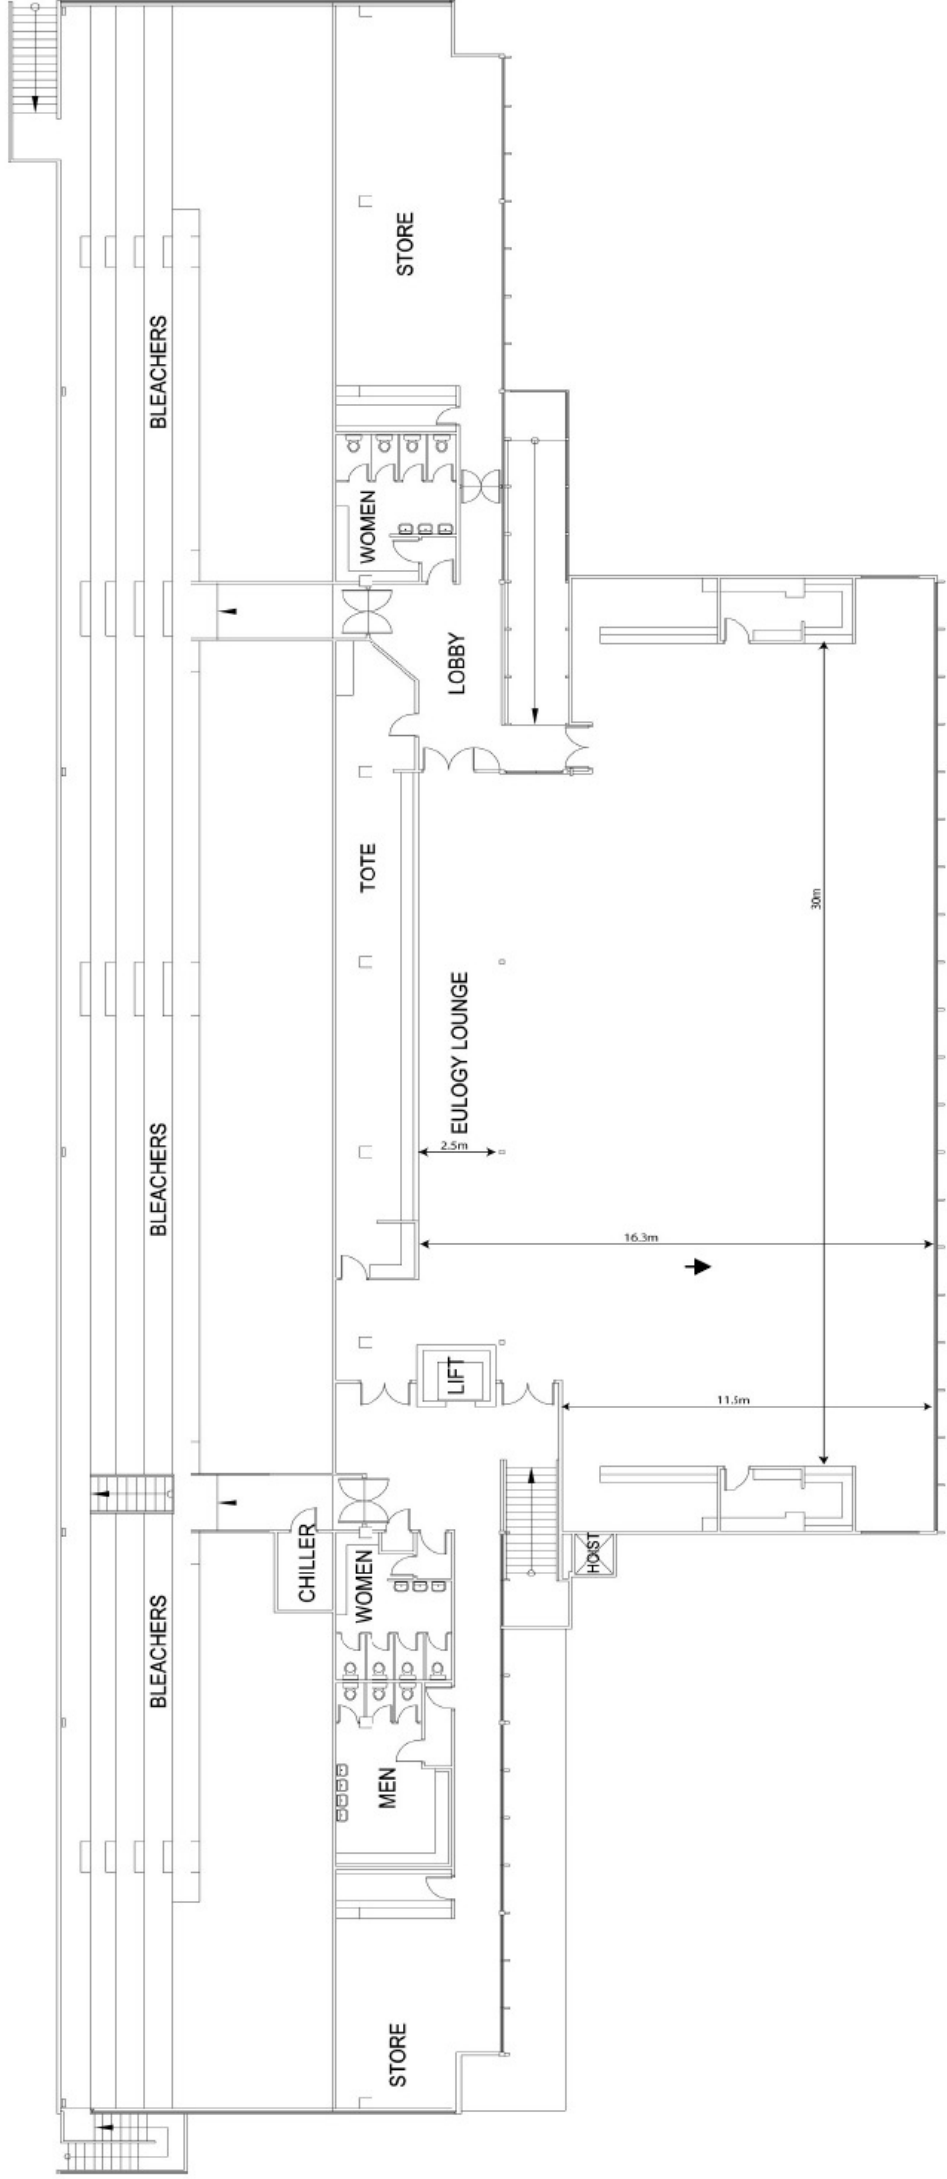

**AWAPUNI**  
FUNCTION CENTRE  
Eulogy Lounge

TRACKSIDE

SECOND FLOOR